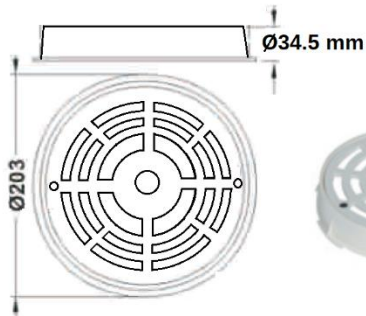

DIAMOND / DELMONT MAINDRAIN:

Diamond DMD00006
Flat 8-Inch Maindrain with Support Ring and Grating