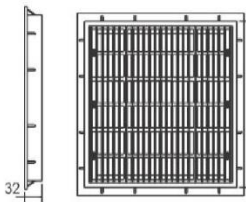

## DIAMOND / DELMONT MAINDRAIN:

**Diamond DMD00006**  
**Flat 8-Inch Maindrain with Support Ring and Grating**

**Delmont DMD00007**  
**Curved 8-Inch Maindrain with Ring and Grating**

**Delmont DMD00008**  
**8-Inch Maindrain with Bucket and 1.5" Connection**

**Diamond DSD00036 / Delmont DSD00038**  
**9-Inch x 9-Inch Square Drain**

**Diamond DSD00037**  
**12-Inch x 12-Inch Square Drain**