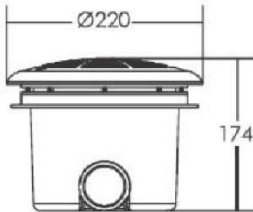

## PENTAIR SERIES MAINDRAIN:

**Pentair 500108**  
**8-Inch White Cover with Single Ring StarGuard Pool and Spa Main Drains**

**Pentair 540063**  
**2-Inch x 4-Inch Gutter Drain & Grate with Socket 2-Inch**

**Pentair 542039**  
**2.5-Inch x 6-Inch Gutter Drain & Grate with Socket 2-Inch**

## DIAMOND / DELMONT MAINDRAIN:

**Diamond DMD00006**  
**Flat 8-Inch Maindrain with Support Ring and Grating**

**Delmont DMD00007**  
**Curved 8-Inch Maindrain with Ring and Grating**

**Delmont DMD00008**  
**8-Inch Maindrain with Bucket and 1.5" Connection**

**Diamond DSD00036 / Delmont DSD00038**  
**9-Inch x 9-Inch Square Drain**

**Diamond DSD00037**  
**12-Inch x 12-Inch Square Drain**