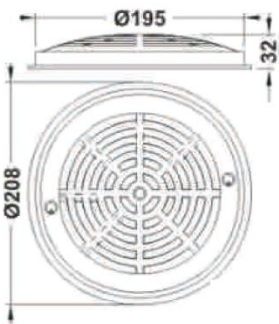

## PENTAIR SERIES MAINDRAIN:

**Pentair 500108**  
**8-Inch White Cover with Single Ring StarGuard Pool and Spa Main Drains**

**Pentair 540063**  
**2-Inch x 4-Inch Gutter Drain & Grate with Socket 2-Inch**

**Pentair 542039**  
**2.5-Inch x 6-Inch Gutter Drain & Grate with Socket 2-Inch**

## DIAMOND / DELMONT MAINDRAIN:

**Diamond DMD00006**  
**Flat 8-Inch Maindrain with Support Ring and Grating**

**Delmont DMD00007**  
**Curved 8-Inch Maindrain with Ring and Grating**

**Delmont DMD00008**  
**8-Inch Maindrain with Bucket and 1.5" Connection**

**Diamond DSD00036 / Delmont DSD00038**  
**9-Inch x 9-Inch Square Drain**

**Diamond DSD00037**  
**12-Inch x 12-Inch Square Drain**