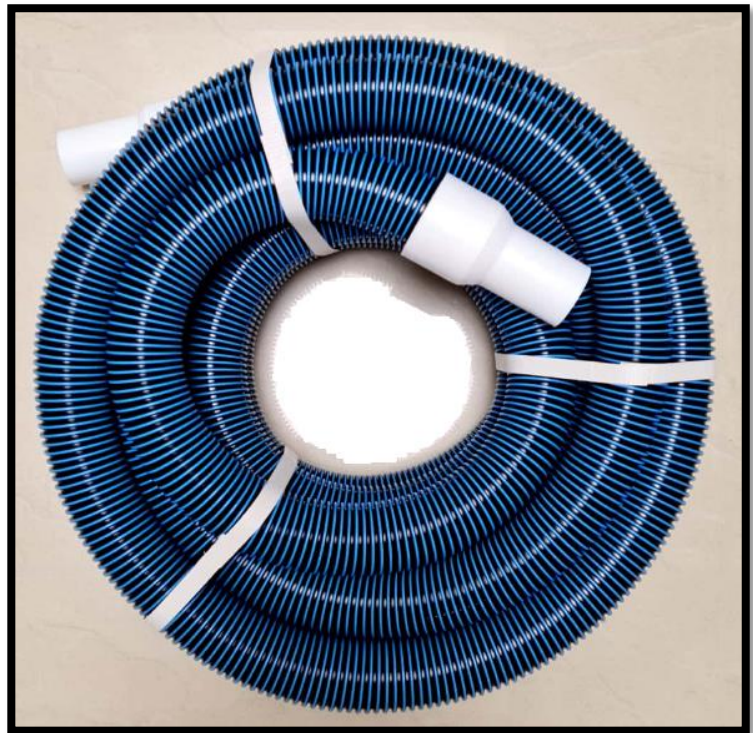

VACUUM HOSE SERIES:

Our trusted quality vacuum hose made of EVA material with high flexibility and resistance to abrasion and can withstand temperature up to 60° Celcius. Our product have a good chemical resistance suitable for swimming pool and spa vacuuming. Its body has interlocking construction creating a strong reinforcement and durability. The cuff that connects to vacuum port in swimming pool or skimmer box pipe is the standard 1.5 inch size. The adaptor that connect to a vacuum head can spin 360° so it gives a great flexibility to control your vacuum head.

Connection to vacuum head is flexible and able to rotate 360 degree.

Double coiled reinforcement and made with strong, durable, but flexible material.

Able to withstand chemical in pool water and temperature up to 60° Celcius.

KODE	NAMA	COLOR
DVH00055	VACUUM HOSE 9 METER	BLUE/BLACK
DVH00056	VACUUM HOSE 11 METER	BLUE/BLACK
DVH00057	VACUUM HOSE 13 METER	BLUE/BLACK
DVH00058	VACUUM HOSE 15 METER	BLUE/BLACK