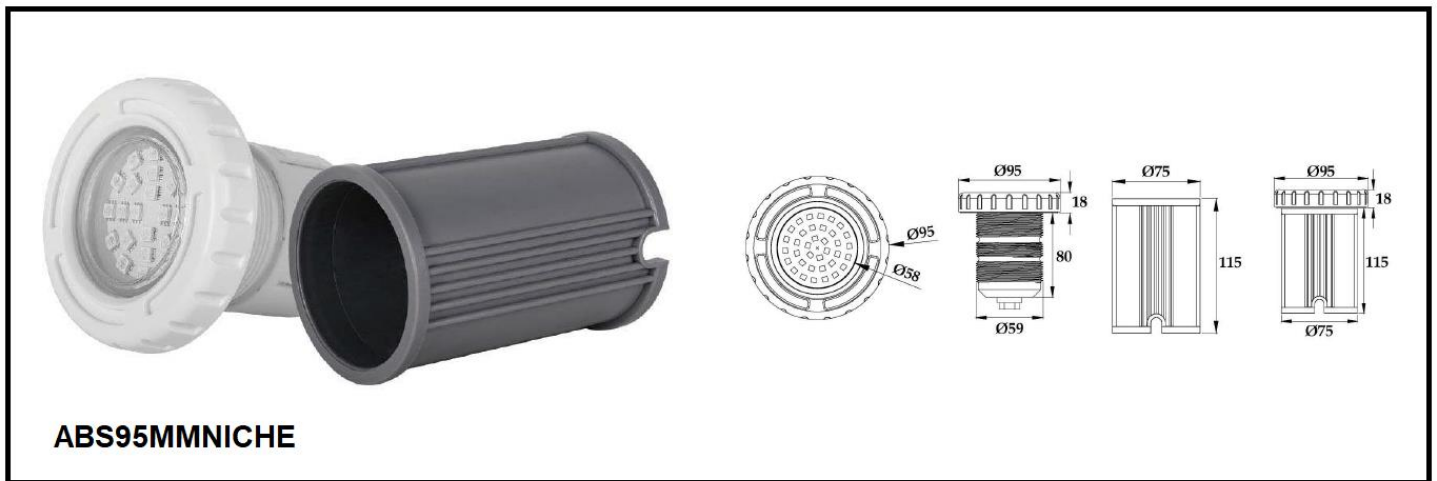

ABS95MMNICHE

PRODUCT DETAILS

*For common swimming pool

Body Material
ABS+UV

Wire
VDE Certification

Working Temperature
-20°C ~ 38°C

Lifespan
≥ 50,000 Hours

Lens Material
PC

Light Source
5050

KODE	NAMA	POWER	COLOR	BEAM ANGLE
DUL00044	SS11CMNICHE	5 WATT	Warm white – 3000K	120°
DUL00045	ABS95MMNICHE	5 WATT	Warm white – 3000K	120°