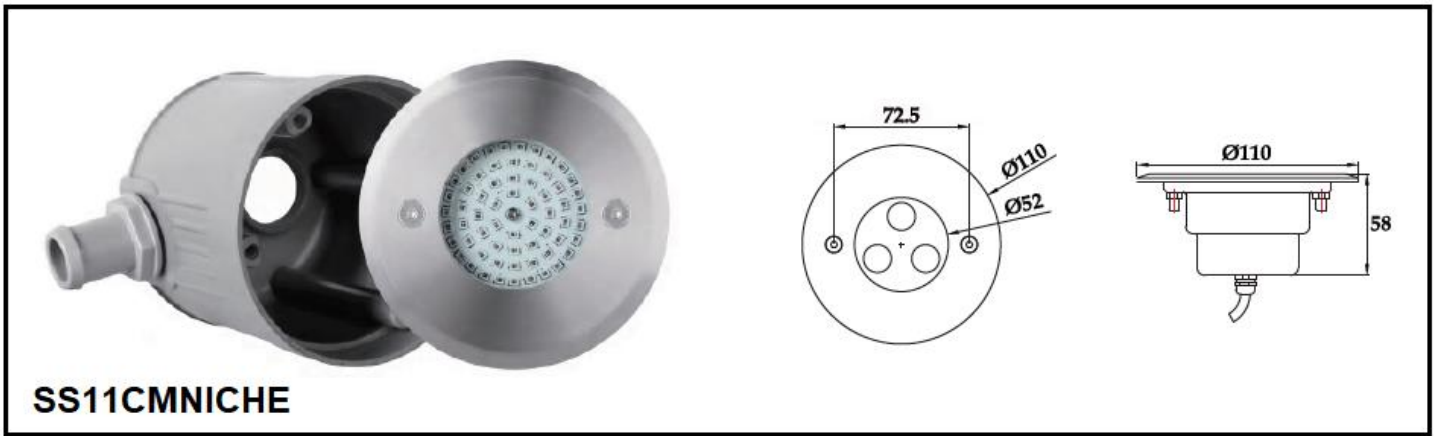

NICHE SERIES:

SS11CMNICHE

PRODUCT DETAILS

*For common swimming pools, high temperature pools and stairs

Body Material
Stainless steel 304

Wire
VDE Certification

Working Temperature
-20°C ~ 48°C

Lifespan
≥ 50,000 Hours

Lens Material
8 mm thickness
tempered glass

Light Source
2835