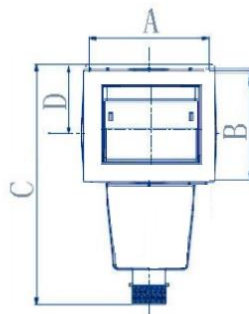

## POOL SKIMMER BOX SERIES:

Our skimmer box is made of highly resistant white ABS with UV protection to prevent deterioration. Silent floating flap in the opening to regulate water intake. Pipe connection 1.5" pipe. Basket is secured to base with bayonet fixing and has lid with smaller lid opening for vacuuming purpose. Available in 2 sizes, smaller size for spa pool and the standard 15 L size for regular pool.

**SPA SKIMMER BOX**

**SKIMMER BOX 15 L**

BARCODE	NAMA	DIMENSION (mm)						
		A	B	C	D	E	F	G
DSB00055	DIAMOND SPA SKIMMER BOX	190	180	305	95	210	125	X
DSB00005	DIAMOND 15L SKIMMER BOX	296	228	416	111	230	243	50