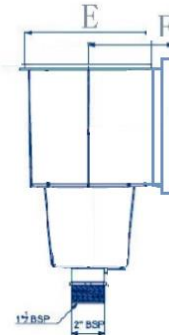

## POOL SKIMMER BOX SERIES:

Our skimmer box is made of highly resistant white ABS with UV protection to prevent deterioration. Silent floating flap in the opening to regulate water intake. Pipe connection 1.5" pipe. Basket is secured to base with bayonet fixing and has lid with smaller lid opening for vacuuming purpose. Available in 2 sizes, smaller size for spa pool and the standard 15 L size for regular pool.

**SPA SKIMMER BOX**

**SKIMMER BOX 15 L**

BARCODE	NAMA	DIMENSION (mm)						
		A	B	C	D	E	F	G
DSB00055	DIAMOND SPA SKIMMER BOX	190	180	305	95	210	125	X
DSB00005	DIAMOND 15L SKIMMER BOX	296	228	416	111	230	243	50