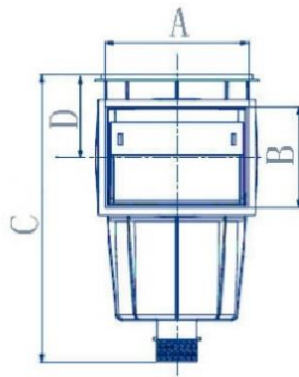

## POOL SKIMMER BOX SERIES:

Our skimmer box is made of highly resistant white ABS with UV protection to prevent deterioration. Silent floating flap in the opening to regulate water intake. Pipe connection 1.5" pipe. Basket is secured to base with bayonet fixing and has lid with smaller lid opening for vacuuming purpose. Available in 2 sizes, smaller size for spa pool and the standard 15 L size for regular pool.

**SPA SKIMMER BOX**

**SKIMMER BOX 15 L**

BARCODE	NAMA	DIMENSION (mm)						
		A	B	C	D	E	F	G
DSB00055	DIAMOND SPA SKIMMER BOX	190	180	305	95	210	125	X
DSB00005	DIAMOND 15L SKIMMER BOX	296	228	416	111	230	243	50