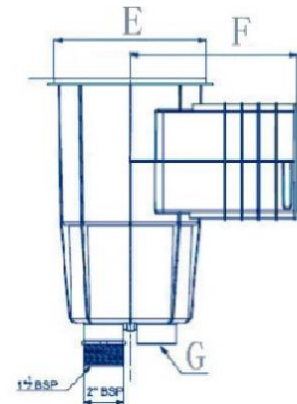

## POOL SKIMMER BOX SERIES:

Our skimmer box is made of highly resistant white ABS with UV protection to prevent deterioration. Silent floating flap in the opening to regulate water intake. Pipe connection 1.5" pipe. Basket is secured to base with bayonet fixing and has lid with smaller lid opening for vacuuming purpose. Available in 2 sizes, smaller size for spa pool and the standard 15 L size for regular pool.

**SPA SKIMMER BOX**

**SKIMMER BOX 15 L**

BARCODE	NAMA	DIMENSION (mm)						
		A	B	C	D	E	F	G
DSB00055	DIAMOND SPA SKIMMER BOX	190	180	305	95	210	125	X
DSB00005	DIAMOND 15L SKIMMER BOX	296	228	416	111	230	243	50