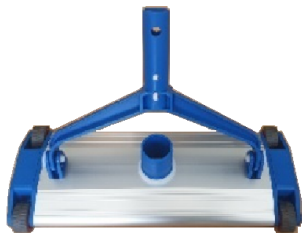

SWIMMING POOL CLEANING EQUIPMENT SERIES

PENTAIR SERIES VACUUM HEADS:

**Pentair R201112
#188 Lifeguard Flexible Pool Vacuum with
Enclosed Weights, 12-Inch**

**Pentair R201388
#203 Superflex Flexible Pool Vacuum with
Enclosed Weights, 14-Inch**

**Pentair R201350
#193 Oval Flexible For Vinyl Pool, with 3
brush attachments.**

DIAMOND SERIES VACUUM HEADS:

Diamond DVHD00046
T115 Deluxe Flexible Vacuum Head with Swivel & Side Brushes and Enclosed Weights, 14-inch

Diamond DVHD00065
T70 Flexible Vacuum Head with 8 Wheels and Enclosed Weights.

Diamond DVHD00066
Transparent Triangular Vacuum Head with Swivel and Bottom Brush Attachments.

Diamond DVHD00070
Aluminium Vacuum Head with Enclosed Weight, 14-inch, with Bottom Brush Attachments.

Diamond DVHD00071
Standard Liner Vacuum Head with Swivel for Vinyl Pool, with Bottom Brush Attachments.

PENTAIR SERIES WALL BRUSH:

**Pentair R111316
#902 Curved Aluminium Backed 18-Inch Wall
Brush**

**Pentair R111366
#912 Curved ABS Backed 18-Inch Wall Brush**